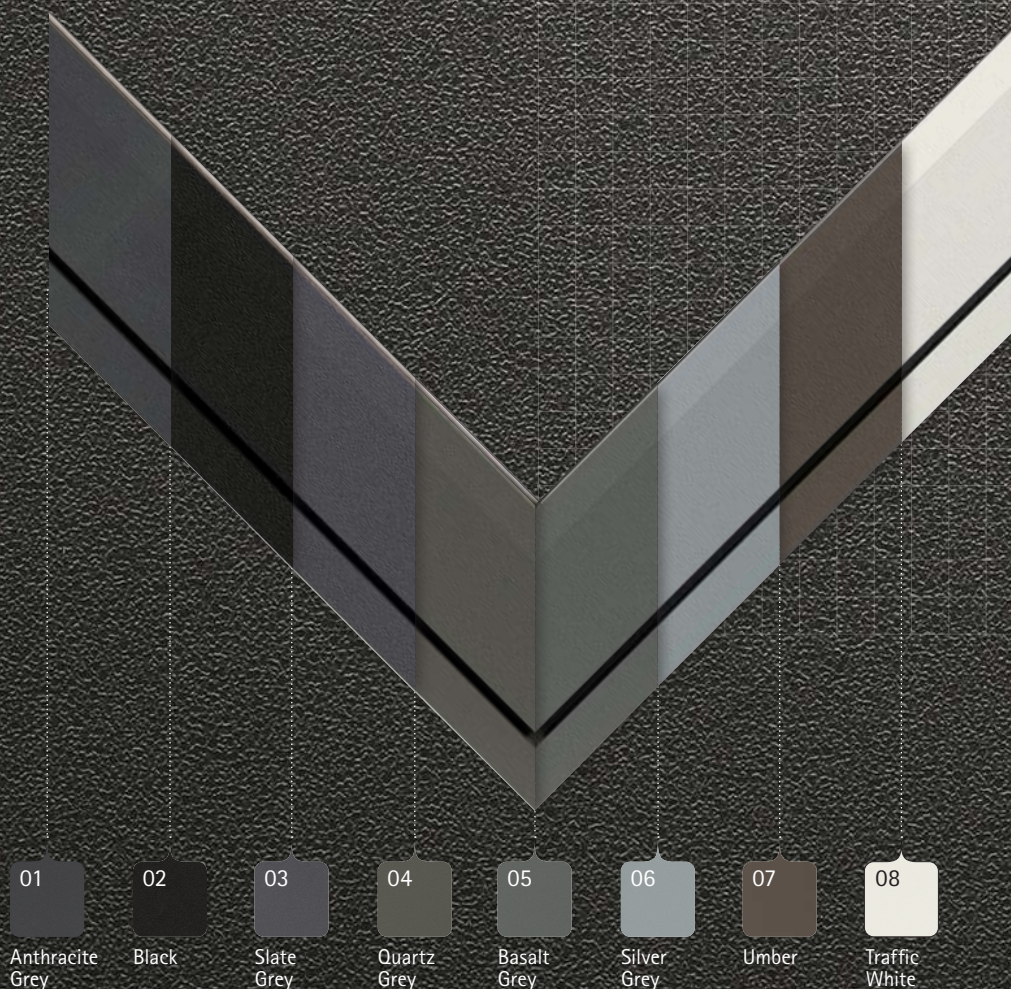

Can refined also be resilient? Absolutely.

That's why we've re-imagined what's possible and created Feinstruktur [fine structure]. A decorative foil for windows and doors that offers the very best of both worlds; the practicality of a durable lacquered finish, with a finely-textured surface that mirrors the sophistication of powder-coated aluminium. A bold innovation that we're proud to say we've carried off beautifully.

Prepare to be impressed.

Feinstruktur is available in a range of sophisticated shades to create a stunning impression for contemporary or traditional spaces – inside and out. Beautiful and bold, the palette reflects the latest colour trends while complementing an array of different façades and materials.

The finely-textured matt finish adds a subtle level of refinement. It reflects ever-changing patterns of ambient light to ensure your windows have a soft sheen with an understated elegance, yet maximum stand out.