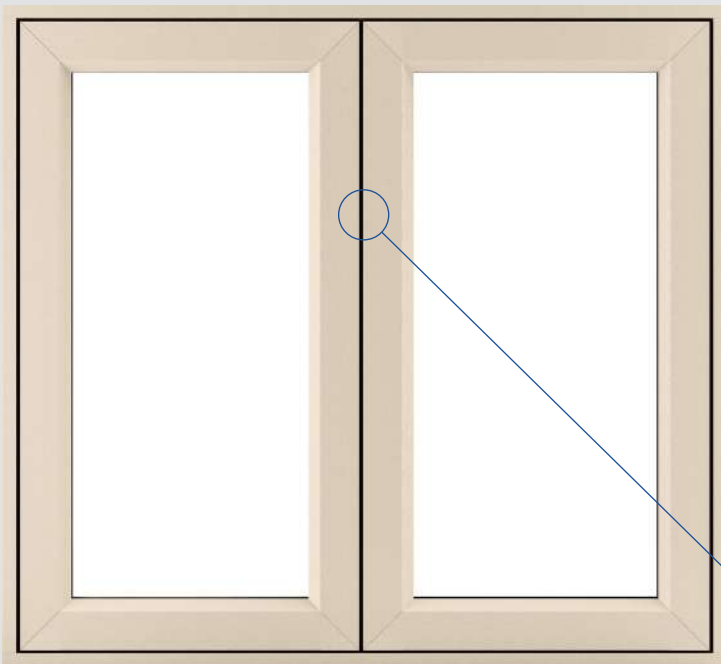

u-value
as low as
0.79*

Product:
Outward Opening Residential Door
Colour:
Black Ulti Matt

Every detail considered.

With OMNIA, the real beauty is in the manufacturing details.

Using insights from leading fabricators, we've produced a comprehensive, true Double Flush suite that blends the time-tested features you expect from VEKA with pioneering thinking that will revolutionise your approach to window fabrication.